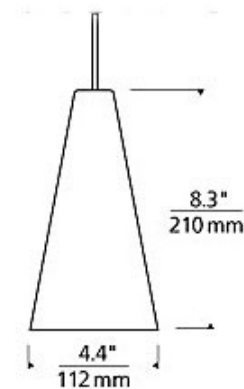

BRAND

Visual Comfort Modern

DESCRIPTION

Kable Lite LED Mini Taza is made of blown glass with intensely twisted rich color available in Amber, Blue-Green, Brown, Cream and Red. Finish available in Chrome or Satin Nickel. Includes one 6 watt replaceable 3000K LED module, 80CRI, 500 lumens, six feet of field cuttable suspension cable and a Kable Lite connector. 4.4 inch diameter x 8.3 inch height x 80.3 inch overall length. ETL listed.

SHADE COLOR	Brown
BODY FINISH	Satin Nickel
WATTAGE	8W
DIMMER	Dimmable
DIMENSIONS	80.3"L x 4.4"W x 8.3"H
INTEGRATED LED MODULE	
LAMP	1 x LED/8W/12V LED

SPEC # TLG67495

COMPANY	PROJECT	FIXTURE TYPE	APPROVED BY	DATE