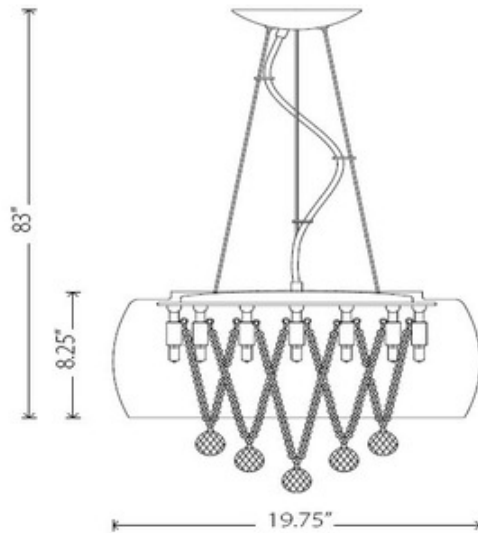

BRAND

Nuevo

DESCRIPTION

Water pendant features a hand made rippled glass shade with clear K9 crystals and a metal finish. Available in a pendant, table and floor lamp version. Six 40 watt, 120 volt, T4 C9 base halogen lamps not included. General light distribution. Overall height adjustable up to 83 inches. 19.75 inch diameter x 8.25 inch height.

| | |
|--------------------------|-----------------------------|
| SHADE COLOR | Clear |
| BODY FINISH | Chrome |
| WATTAGE | 240W |
| DIMMER | N/A |
| DIMENSIONS | 19.75"W x 8.25"H |
| BULB NOT INCLUDED | |
| LAMP | 6 x JCD/C9/40W/120V Halogen |