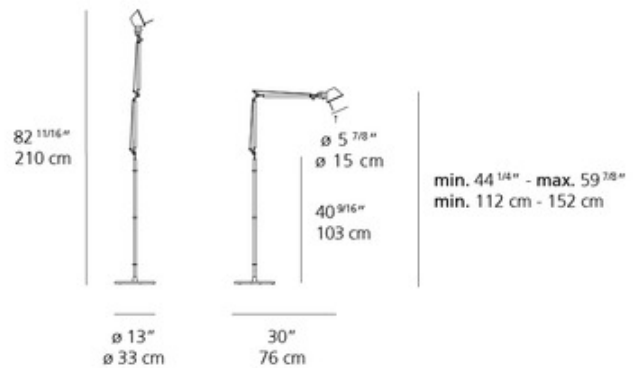

Tolomeo Mini Floor Lamp

Designer: Michele De Lucchi & Giancarlo Fassina

Description:

Tolomeo Mini LED Floor Lamp features a fully adjustable arm in polished aluminum, joints and tension control knobs in polished die-cast aluminum, and a weighted steel base. Two lamping options. INC: One 100 watt max 120 volt medium base bulb is required, but not included. LED: Integrated 10 watt 120 volt LED light source. On/Off switch located on head. 13 inch base width x 82.7 inch maximum height x 30 inch depth. UL listed.

Shown in: Aluminum / Aluminum

List Price: \$962.50
Our Price: \$770.00

Shade Color: Aluminum
Body Finish: Aluminum
Lamp: 1 x LED/10W/120V LED
Wattage: 10W
Dimmer: Not Dimmable
Dimensions: 82.7"H x 13"W x 30"D

Technical Information

Luminous Flux: 357 lumens
Lumens/Watt: 35.70
Lamp Color: 3000 K
Color Rendering: 80 CRI
Lamp Life: 50000 hours

Product Number: ART68423			
Company:		Fixture Type:	Date: Feb 24, 2018
Project:		Approved By:	