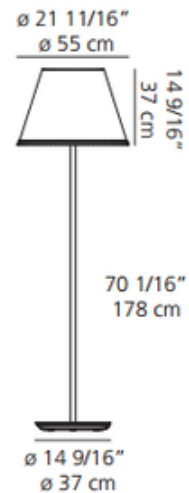

COMPANY

PROJECT

FIXTURE TYPE

APPROVED BY

DATE