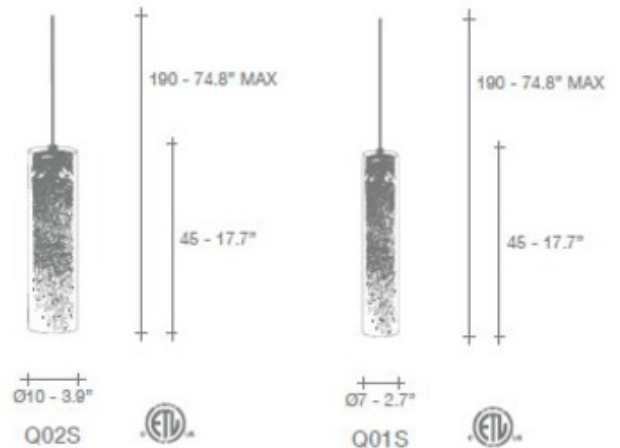

BRAND

Terzani USA

DESCRIPTION

Frame Cylinder Pendant features a delicate metal leaf pattern in Coral, White, Silver, or Gold inside a clear glass cylindrical shade. Available in two sizes. 2.7/3.9 inch width x 17.7 inch height x 74.8 inch maximum length. Also available in a Cone shape pendant version. One 40 watt 120V CA10 E12 lamp not included. ETL listed. Designed by Terzani Lab.

SHADE COLOR	Coral
BODY FINISH	N/A
WATTAGE	40W
DIMMER	Standard 120V
DIMENSIONS	74.8"L x 3.9"W x 17.7"H
BULB NOT INCLUDED	
LAMP	1 x CA10/Candelabra (E12)/40W/120V Incandescent 1 x CA10/Candelabra (E12)/120V LED