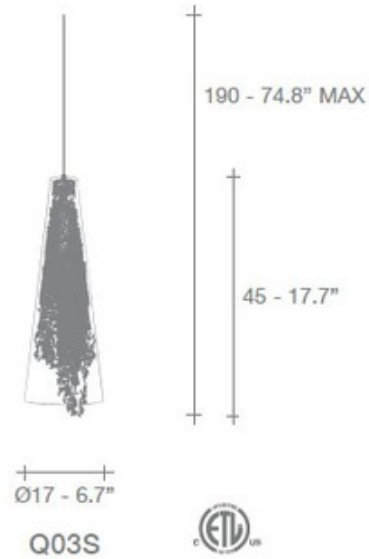

Frame Cone Pendant

Description:

Frame Cone Pendant features a metal coral pattern in Gold, Silver, White, or Coral inside a clear glass shade. 6.7 inch width x 17.7 inch height x 74.8 inch maximum length. Also available in two cylinder shape pendant versions. One 60 watt 120V CA10 E12 candelabra not included. ETL listed. Designed by Terzani Lab.

Shown in: Silver

List Price: \$1818.75
Our Price: \$1455.00

Shade Color: Silver
Body Finish: N/A
Lamp: 1 x CA10/Candelabra (E12)/60W/120V Incandescent
 1 x CA10/Candelabra (E12)/120V LED
Wattage: 60W
Dimmer: Incandescent
Dimensions: 74.8"L x 17.7"H x 6.7"W