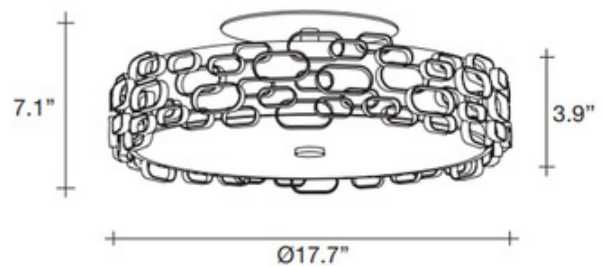

**BRAND**

Terzani USA

**DESCRIPTION**

The Glamour Flush Mount Ceiling features random geometric rings available in Nickel, White or Gold plated finish with a white opaline glass diffuser. ETL listed.

<b>SHADE COLOR</b>	Gold
<b>BODY FINISH</b>	N/A
<b>WATTAGE</b>	12W
<b>DIMMER</b>	Standard 120V
<b>DIMENSIONS</b>	17.7"W x 7.1"H
<b>BULB NOT INCLUDED</b>	
<b>LAMP</b>	3 x B10/Candelabra (E12)/4W/120V LED