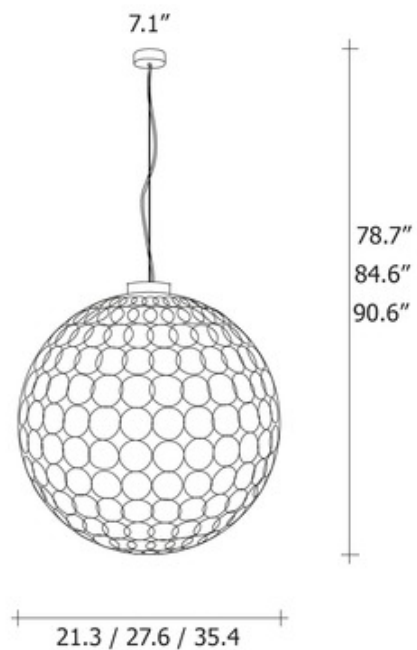

DESIGNER

Bruno Rainaldi

BRAND

Terzani USA

DESCRIPTION

The GRA Pendant brings clean precise circles welded into this simple form, hours in the making. This refined delicate piece brings a soft romantic glow to your space. Available with Gold Plate finish with Black cord, Gold Leaf finish with Black cord, and Nickel finish with Red cord in three sizes. 2700K and 3000K options available. ETL listed.

SHADE COLOR	Nickel
BODY FINISH	N/A
WATTAGE	100W
DIMMER	Standard 120V
DIMENSIONS	114"L x 27.6"W x 27.6"H
BULB NOT INCLUDED	
LAMP	1 x R111/GU10/100W/120V Halogen

SPEC # TRZ69381

COMPANY	PROJECT	FIXTURE TYPE	APPROVED BY	DATE