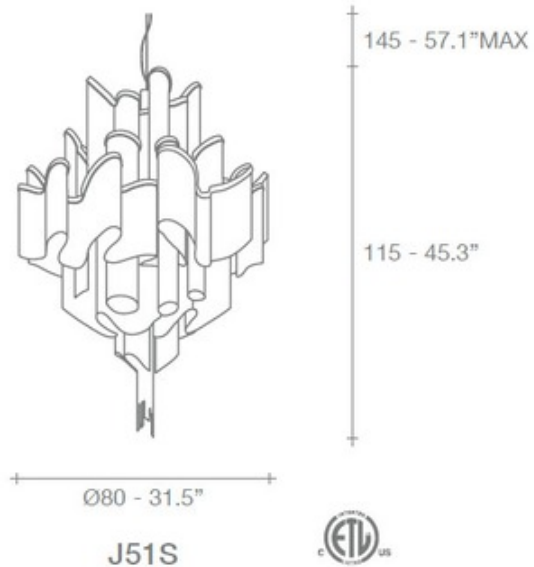

Stream Chandelier

Description:

Stream Suspension comes with graceful and classy design that adds uniqueness and lighting to any space. Designed by Christian Lava, this stunning lighting piece comes in nickel finish and is a part of Precious Collection. Over 7 kilometers of metal chain appear to flow down from the nickel plated frame. These cascading tiers project a streaking, yet tranquil shadow throughout a room. 4/5 watt LED modules are included. ETL listed. Large: 43.3 inch width x 55.1 inch height. Cord length max 47.2 inches. Medium: 31.5 inch width x 45.3 inch height. Cord length max 57.1 inches

Shown in: Nickel

List Price: \$45750.00
 Our Price: \$36600.00

Shade Color: N/A
 Body Finish: Nickel
 Lamp: 20 x CA10/Candelabra (E12)/5W/120V LED
 1 x MR16/GU10/4W/120V LED
 Wattage: 104W
 Dimmer: Incandescent
 Dimensions: 55.1"H x 43.3"W

Technical Information
 Product Dimensions: Cord length max 47.2in

Product Number: TRZ69497			
Company:		Fixture Type:	Date: Feb 21, 2018
Project:		Approved By:	

#2014SU-STREAM-110H1-XXNI

Fax: (773) 883-6131