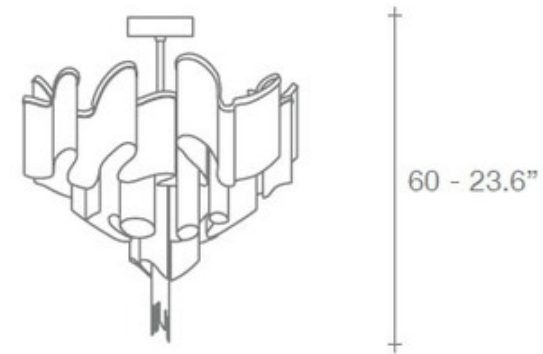

Stream Ceiling

**Description:**

Stream Ceiling in nickel finish comes with graceful and classy design that adds uniqueness and lighting to any space. Designed by Christian Lava, part of Precious Collection. The metal chains seem floating down from the nickel plated frame which casts a tranquil and striking shadow in the room. Eight 3.5 watt and one 4 watt LED modules are included. ETL listed. 23.6 inch width x 23.6 inch height.

Shown in: Nickel

List Price: \$16000.00  
 Our Price: \$12800.00

Shade Color: N/A  
 Body Finish: Nickel  
 Lamp: 8 x JCD/G9/3.5W/120V LED  
 1 x MR16/GU10/4W/120V LED  
 Wattage: 32W  
 Dimmer: Incandescent  
 Dimensions: 23.6"H x 23.6"W