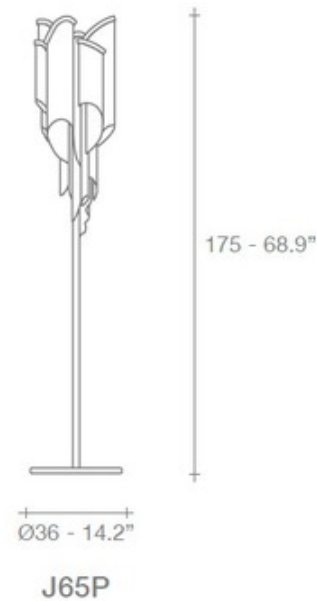

Stream Floor Lamp

Description:

Stream Floor Lamp comes with graceful and classy design that adds uniqueness and lighting to any space. Another stunning design from Christian Lava, Stream floor belongs to Precious Collection. The metal chain in nickel finish appears to float down from the nickel plated frame which casts a tranquil and striking shadow in the room. Metal stem and base in nickel finish. Six 5 watt LED modules are included. 14.2 inch width x 68.9 inch height.

Shown in: Nickel

List Price: \$7375.00
Our Price: \$5900.00

Shade Color: N/A
Body Finish: Nickel
Lamp: 6 x CA10/Candelabra (E12)/5W/120V LED
 6 x CA10/Candelabra (E12)/120V LED
Wattage: 30W
Dimmer: Incandescent
Dimensions: 68.9"H x 14.2"W