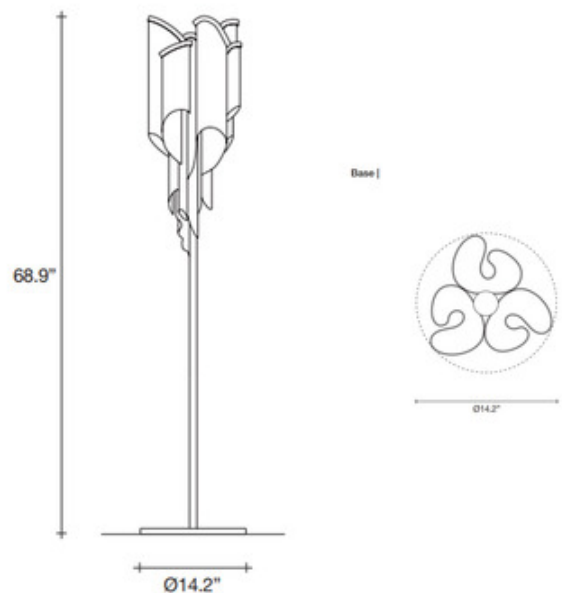

DESIGNER

Christian Lava

BRAND

Terzani USA

DESCRIPTION

The Stream Floor Lamp comes with a graceful and classy design that adds uniqueness and light to a variety of spaces in your home. This stunning lighting piece is a part of Precious Collection. Over 7 kilometers of metal chain appear to flow down from the frame. These cascading tiers project a streaking, yet tranquil shadow throughout a room. Available in Nickel, Gold plated, and Black Nickel finishes. Includes black cord with integrated dimmer. ETL listed.

Shown in: Nickel

SHADE COLOR	N/A
BODY FINISH	Nickel
WATTAGE	30W
DIMMER	Included
DIMENSIONS	14.2"W x 68.9"H
BULB NOT INCLUDED	
LAMP	6 x B10/Candelabra (E12)/5W/120V LED 6 x CA10/Candelabra (E12)/120V LED

SPEC #

TRZ69500

COMPANY

PROJECT

FIXTURE TYPE

APPROVED BY

DATE