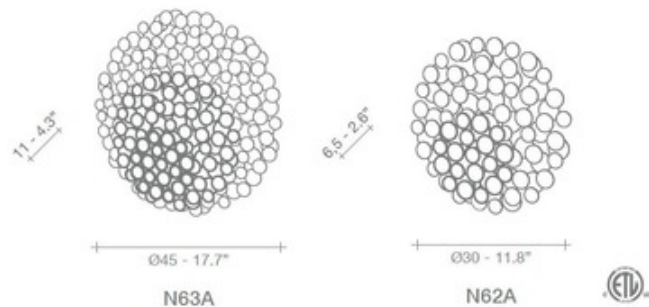

Tresor Wall Sconce

Description:

Tresor wall sconce designed by Jean-Francois Crochet is a skillful hand welded master piece. This unique looking fixture is decorated with precious metal " coins" in gold leaf or silver leaf finish. Recalling discovered treasure the layers of gold or silver leaf create a rich luxurious light. Available in two sizes. Small with 2 metal rings and large with 3 rings. Also available in pendant and ceiling versions. One or two 35 watt 120 volt JCD G9 base halogen lamps required, sold separately. ETL listed. Large: 17.7" diameter x 4.3" depth. Small: 11.8" diameter x 2.6" depth.

Shown in: Silver Leaf

List Price: \$2437.50
Our Price: \$1950.00

Shade Color: N/A
Body Finish: Silver Leaf
Lamp: 2 x JCD/G9/50W/120V Halogen
Wattage: 100W
Dimmer: Incandescent
Dimensions: 17.7"W x 4.3"D