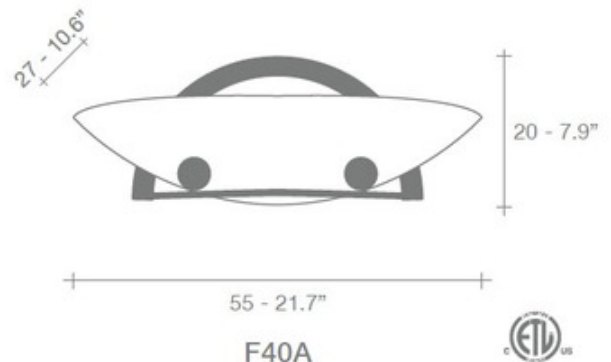

**DESIGNER** Jean-Francois Crochet  
**BRAND** Terzani USA

**DESCRIPTION**

Eclat De Lune wall sconce is fabricated with a hand forged metal frame in rust finish with amber scavo glass. One 150 watt 120V R7S halogen lamp not included. Designed by Jean-Francois Crochet. 21.7 inches wide x 7.9 inches high x 10.6 inches deep. ETL listed.

<b>SHADE COLOR</b>	Amber
<b>BODY FINISH</b>	Rust
<b>WATTAGE</b>	150W
<b>DIMMER</b>	Standard 120V
<b>DIMENSIONS</b>	21.7"W x 7.9"H x 10.6"D
<b>BULB NOT INCLUDED</b>	
<b>LAMP</b>	1 x T3/R7s (RSC)/150W/120V Halogen