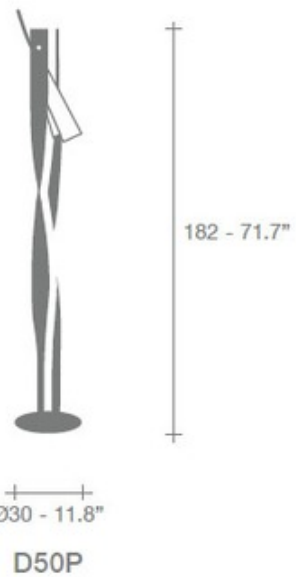

DESIGNER Jean-Francois Crochet
BRAND Terzani USA

DESCRIPTION

The Lola Darling Floor Lamp is an adjustable halogen lamp available with white glass and satin nickel finish or gold glass with rust finish. One 150 Watt 120 Volt E14 120V Halogen lamp not included. 71.1 inches high x 11.8 inches wide. Designed by Jean-Francois Crochet.

SHADE COLOR	White
BODY FINISH	Satin Nickel
WATTAGE	150W
DIMMER	Standard 120V
DIMENSIONS	11.8"W x 71.7"H
BULB NOT INCLUDED	
LAMP	1 x T3/E14 (European)/150W/120V Halogen

SPEC # TRZ69524

COMPANY	PROJECT	FIXTURE TYPE	APPROVED BY	DATE