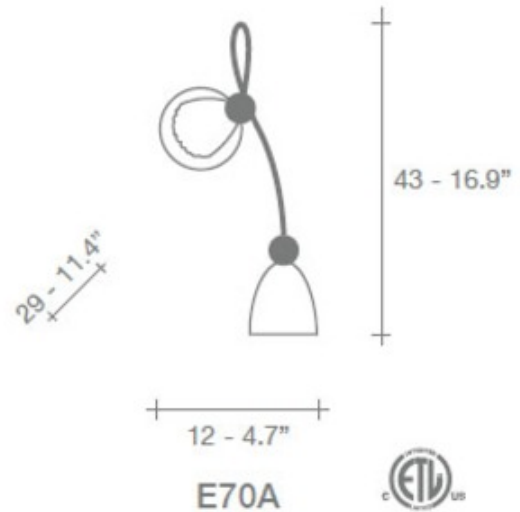

Lightology

Rose Tulipe Wall Sconce

SPEC #

TRZ69544

DESIGNER Jean-Francois Crochet
BRAND Terzani USA

DESCRIPTION

Rose Tulipe wall comes with one hand blown white or amber murano glass shades. Arms and canopy in a waxed rust, gold leaf or silver finish. Also available in a suspension, floor and table lamp versions. Two 60 Watt 120 Volt B10 incandescent lamps not included. General light distribution. ETL listed. Made in Italy. 4.7 inch width x 16.9 inch height.

SHADE COLOR	White
BODY FINISH	Gold
WATTAGE	60W
DIMMER	Standard 120V
DIMENSIONS	4.7"W x 16.9"H
BULB NOT INCLUDED	
LAMP	1 x B10/Candelabra (E12)/60W/120V Incandescent

SPEC # TRZ69544

COMPANY	PROJECT	FIXTURE TYPE	APPROVED BY	DATE