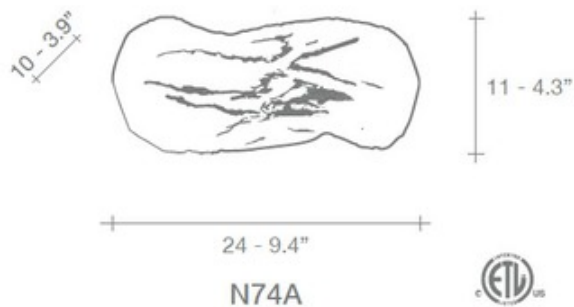

Product Number: TRZ69567			
Company:		Fixture Type:	Date: Feb 19, 2018
Project:		Approved By:	

#2014WS-WABI-010H1-XXWH

Fax: (773) 883-6131

Phone: 866-954-4489

Address: 1718 W. Fullerton Ave. Chicago IL 60614

www.Lightology.com