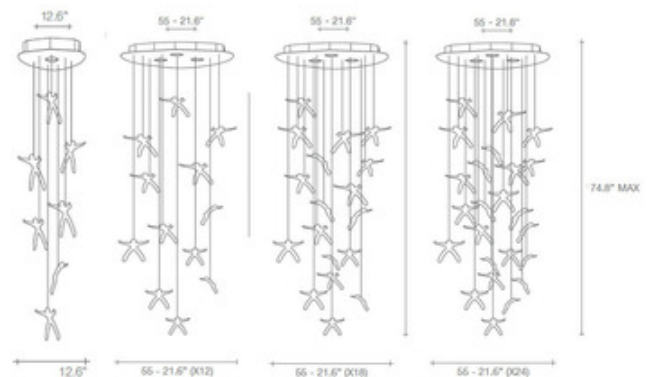

DESIGNER

Nigel Coates

BRAND

Terzani USA

DESCRIPTION

The Angel Falls Multi Light Pendant groups 24 percent lead Crystal Angels hanging from cables that glitter on all surfaces creating a unique engaging light. This piece is sure to be a conversation starter wherever it's placed. Bulbs are mounted in the canopy.

Shown in: Brushed Nickel / Crystal

SHADE COLOR	Crystal
BODY FINISH	Brushed Nickel
WATTAGE	21W
DIMMER	Standard 120V
DIMENSIONS	21.6"W x 74.8"H
BULB NOT INCLUDED	
LAMP	3 x MR16/GU10/7W/120V LED

Technical Information

PRODUCT DIMENSIONS	Max Overall Length: 74.8"
---------------------------	---------------------------

SPEC # TRZ69570

COMPANY	PROJECT	FIXTURE TYPE	APPROVED BY	DATE