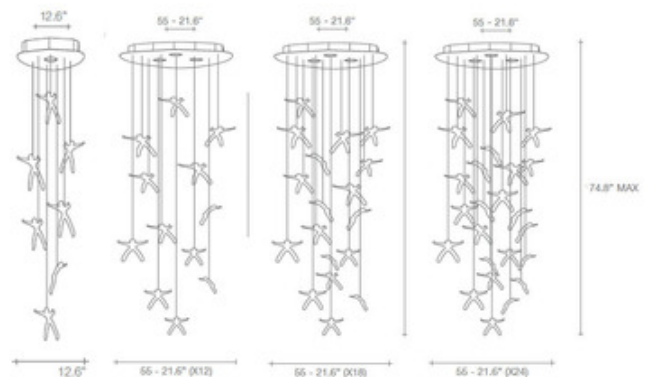

DESIGNER

Nigel Coates

BRAND

Terzani USA

DESCRIPTION

The Angel Falls Multi Light Pendant groups 24 percent lead Crystal Angels hanging from cables that glitter on all surfaces creating a unique engaging light. This piece is sure to be a conversation starter wherever it's placed. Bulbs are mounted in the canopy.

Shown in: Brushed Nickel / Crystal

SHADE COLOR	Crystal
BODY FINISH	Brushed Nickel
WATTAGE	21W
DIMMER	Standard 120V
DIMENSIONS	21.6"W x 74.8"H
BULB NOT INCLUDED	
LAMP	3 x MR16/GU10/7W/120V LED

Technical Information

PRODUCT DIMENSIONS	Max Overall Length: 74.8"
---------------------------	---------------------------

SPEC # TRZ69570

COMPANY	PROJECT	FIXTURE TYPE	APPROVED BY	DATE