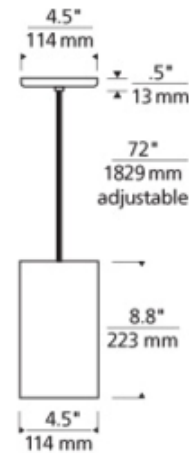

Playa Pendant

Description:

Playa Pendant features a multi-tone shade made of natural shell panels in White, Brown or Natural with canopy finish in Satin Nickel, White, Black or Antique Bronze. Black, Satin Nickel, Black and White canopy options supplied with six feet of field adjustable clear cable. Antique Bronze finish supplied with six feet field adjustable brown cable. One 60 watt, 120 volt A-type medium base incandescent lamp (or equivalent) is required, but not included. ETL listed. 4.5 inch diameter x 8.8 inch height shade x 80.8 inch overall length.

Shown in: Satin Nickel / Brown

List Price: \$625.00
 Our Price: \$500.00

Shade Color: Brown
 Body Finish: Satin Nickel
 Lamp: 1 x A19/Medium (E26)/43W/120V Incandescent
 1 x A19/Medium (E26)/120V LED
 Wattage: 43W
 Dimmer: Incandescent
 Dimensions: 80.8"L x 8.8"H x 4.5"W