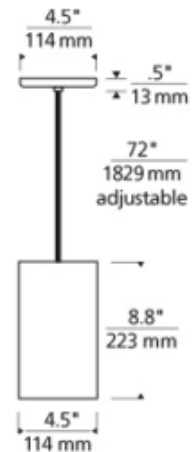

**BRAND** Visual Comfort Modern

**DESCRIPTION**

Playa Pendant features a multi-tone shade made of natural shell panels in White or Natural with canopy finish in Satin Nickel, White, Black or Antique Bronze. Black, Satin Nickel, Black and White canopy options supplied with six feet of field adjustable clear cable. Antique Bronze finish supplied with six feet field adjustable brown cable. One 60 watt, 120 volt A-type medium base lamp is required, but not included. ETL listed. 4.5 inch diameter x 8.8 inch height shade x 80.8 inch overall length.

<b>SHADE COLOR</b>	Brown
<b>BODY FINISH</b>	Satin Nickel
<b>WATTAGE</b>	43W
<b>DIMMER</b>	Standard 120V
<b>DIMENSIONS</b>	80.8"L x 4.5"W x 8.8"H
<b>BULB NOT INCLUDED</b>	
<b>LAMP</b>	1 x A19/Medium (E26)/43W/120V Incandescent 1 x A19/Medium (E26)/120V LED