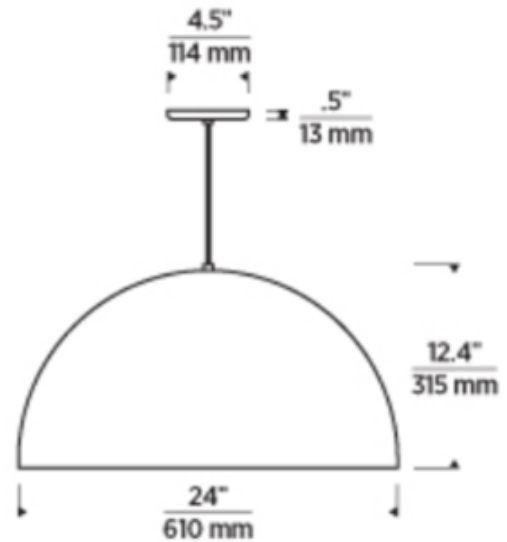

BRAND

Visual Comfort Modern

DESCRIPTION

The Powell Street Pendant is sleek and contemporary with its attractive glossy finish. This high-end luxurious pendant features a high gloss finish to its exterior and modern matte interior finish surrounded by a blown white glass globe diffuser. Includes a 4.5 inch round canopy. LED option dimmable with most LED compatible electronic low voltage and TRIAC dimmers, sold separately. Swag hook accessory sold separately.

SHADE COLOR	Satin Nickel / Orange
BODY FINISH	Satin Nickel
WATTAGE	150W
DIMMER	Standard 120V
DIMENSIONS	24"W x 12.4"H
BULB NOT INCLUDED	
LAMP	1 x G40/Medium (E26)/150W/120V Incandescent

SPEC # TLG69676