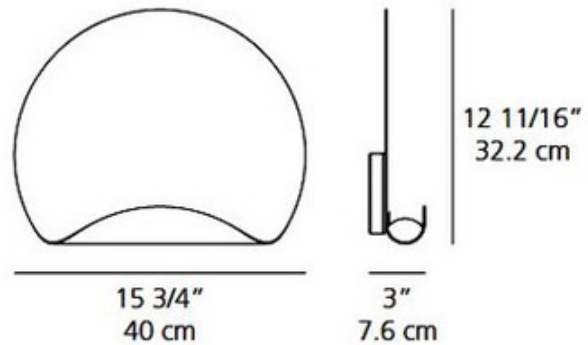

Dinarco Wall Light

Description:

Dinarco Wall Light is a sculptural piece with a painted metal body with die cast aluminum wall support. One 200 watt R7s 120V halogen lamp included. 15.75 inches wide x 12 11/16 inches high x 3 inches deep. ADA Compliant. UL listed. Indirect light distribution. Designed by Carlo Forcolini and Giancarlo Fassina.

Shown in: White

List Price: \$481.25
 Our Price: \$385.00

Shade Color: N/A
 Body Finish: White
 Lamp: 1 x T3/R7s (RSC)/200W/120V Halogen
 Wattage: 200W
 Dimmer: Incandescent
 Dimensions: 12.7"H x 15.75"W x 3"D