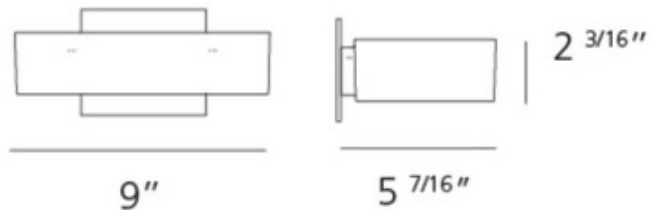

Melete Wall Light

Designer: Pio + Tito Toso

Description:

The Melete Wall Light is made of die-cast aluminum with a powder coated White finish. Two lamping options available. LED: One 24 watt 120 volt LED module is included. HAL: One 150 watt 120 volt R7s halogen bulb is included. 9 inch width x 2.1 inch height x 5.4 inch depth. Provides direct and indirect light. UL listed.

Shown in: White

List Price: \$393.75
Our Price: \$315.00

Shade Color: N/A
Body Finish: White
Lamp: 1 x T3/R7s (RSC)/150W/120V Halogen
Wattage: 150W
Dimmer: Incandescent
Dimensions: 2.1"H x 9"W x 5.4"D

Product Number: ART69708			
Company:		Fixture Type:	Date: Feb 22, 2018
Project:		Approved By:	