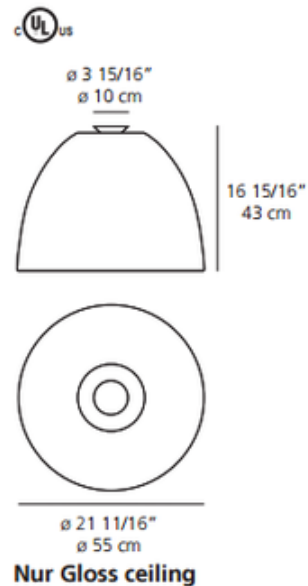

DESIGNER

Ernesto Gismondi

BRAND

Artemide

DESCRIPTION

The Nur Gloss Ceiling Light features an aluminum shade with a Gloss White, Gloss Black, Gloss Orange, Gloss Green, or Gloss Grey finish and polycarbonate bottom diffuser. Provides subtle indirect lighting creating a halo on the ceiling. Two lamping options. INC: One 150 watt max 120 volt medium base bulb is required, but not included. LED: Integrated 46 watt 120 volt LED light source. 21.69 inch width x 16.94 inch height. UL listed.

Shown in: Gloss White

SHADE COLOR	N/A
BODY FINISH	Gloss White
WATTAGE	150W
DIMMER	Standard 120V
DIMENSIONS	21.69"W x 16.94"H
BULB NOT INCLUDED	
LAMP	1 x A19/Medium (E26)/150W/120V Incandescent

SPEC # ART69816