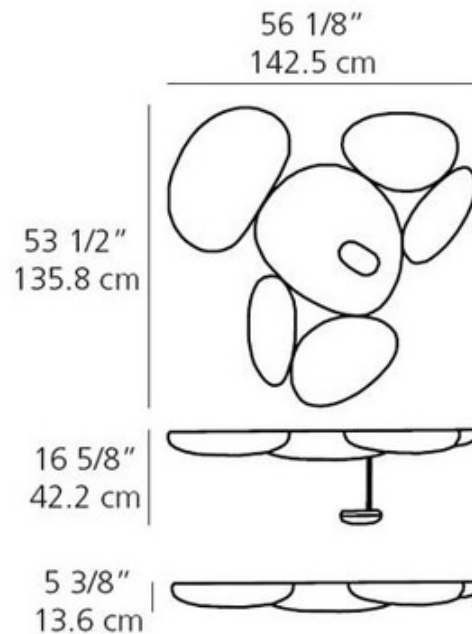

Skydro Electrified Ceiling Light

Designer: Ross Lovegrove

Description:

The Skydro Electrified Ceiling Light is made from ABS injection-molded reflective die-cast aluminum with a painted steel bearing structure. Due to the modularity of the system, it is possible to obtain a number of configurations simply by adding extra units. Available in electrified and non-electrified versions. Integrated 29 watt 120 volt LED light source. Choice of 2700K or 3000K color temperature. Dimmable via 2-wire dimming. 56.13 inch width x 16.6 inch height x 53.6 inch depth. UL listed.

Shown in: Polished Chrome

List Price: \$4818.75
Our Price: \$3855.00

Shade Color: N/A
Body Finish: Polished Chrome
Lamp: 1 x LED/29W/120V LED
Wattage: 29W
Dimmer: Dimmable
Dimensions: 16.6"H x 56.13"W x 53.6"D

Technical Information

Luminous Flux: 1300 lumens
Lumens/Watt: 44.83
Lamp Color: 3000 K
Color Rendering: 93 CRI
Lamp Life: 50000 hours

Product Number: ART69823			
Company:		Fixture Type:	Date: Feb 18, 2018
Project:		Approved By:	