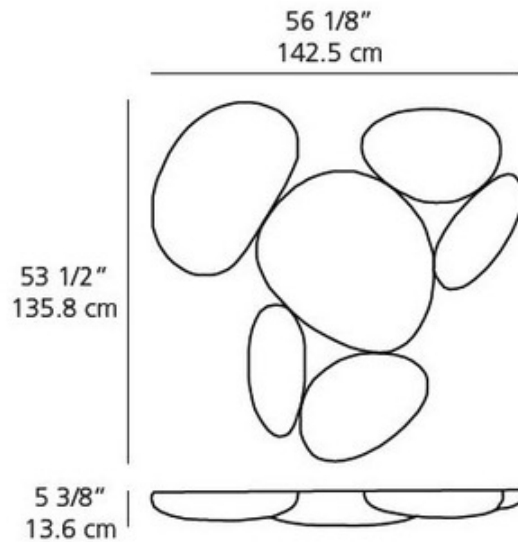

# Skydro Non-Electrified Ceiling Light

**Designer:** Ross Lovegrove

**Description:**

The Skydro Non-Electrified Ceiling Light is made from ABS injection-molded reflective unit and unit in die-cast aluminum with painted steel bearing structure. Due to the modularity of the system, it is possible to obtain a number of configurations simply by adding extra units. This fixture does not have any light output. 56.125 inches wide x 53.56 inches long x 5.375 inches high. UL listed.

Shown in: Polished Chrome

**List Price:** \$3656.25  
**Our Price:** \$2925.00

**Shade Color:** N/A  
**Body Finish:** Polished Chrome  
**Lamp:** N/A  
**Wattage:** N/A  
**Dimmer:** N/A  
**Dimensions:** 5.375"H x 56.1"W