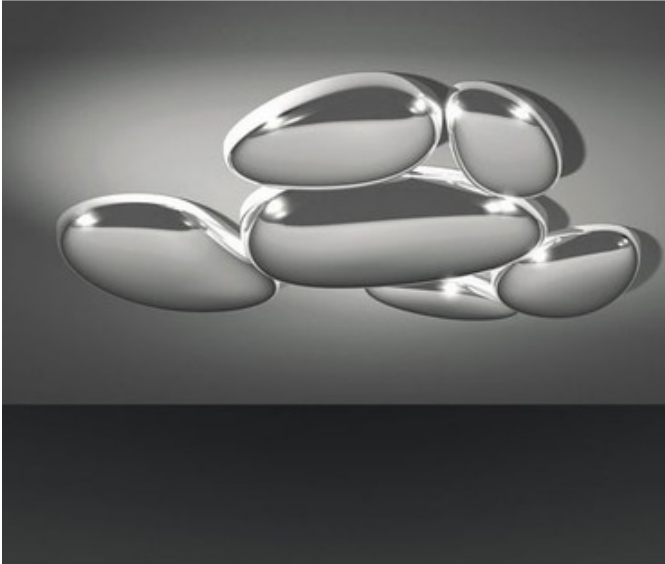

# Skydro Non-Electrified Ceiling Light

**Designer:** Ross Lovegrove

**Description:**

The Skydro Non-Electrified Ceiling Light is made from ABS injection-molded reflective unit and unit in die-cast aluminum with painted steel bearing structure. Due to the modularity of the system, it is possible to obtain a number of configurations simply by adding extra units. This fixture does not have any light output. 56.125 inches wide x 53.56 inches long x 5.375 inches high. UL listed.

Shown in: Polished Chrome

**List Price:** \$3656.25  
**Our Price:** \$2925.00

**Shade Color:** N/A  
**Body Finish:** Polished Chrome  
**Lamp:** N/A  
**Wattage:** N/A  
**Dimmer:** N/A  
**Dimensions:** 5.375"H x 56.1"W