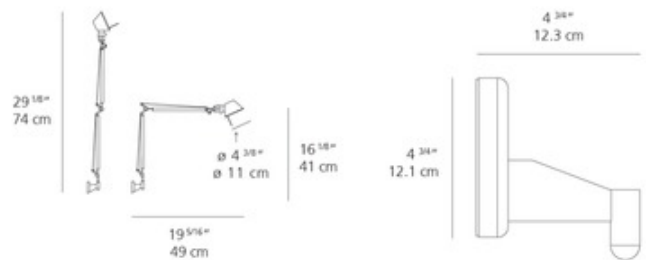

**DESIGNER** Michele De Lucchi & Giancarlo Fassina

**BRAND** Artemide

**DESCRIPTION**

Tolomeo Micro Wall Light with J Bracket (hardwire) features a fully articulated arm and body structure in extruded natural anodized aluminum. Joints and tension control knobs in polished die-cast aluminum and tension cables in stainless steel. Diffuser in anodized aluminum. Type J bracket suitable for direct wire to a junction box. Diffuser is tiltable and is 360 degree rotatable on lampholder. INC: One 60 watt, 120 volt G16.5 candelabra base incandescent lamp, but is not included. On/off switch. 4.4 inch diameter shade x 16.1 inch height x 19.9 inch depth x 29.1 inch fully extended arm. UL listed.

<b>SHADE COLOR</b>	N/A
<b>BODY FINISH</b>	Aluminum
<b>WATTAGE</b>	6W
<b>DIMMER</b>	N/A
<b>DIMENSIONS</b>	29.1"L x 4.4"W x 16.1"H x 19.4"D
<b>INTEGRATED LED MODULE</b>	
<b>LAMP</b>	1 x LED/6W/120V LED

*Technical Information*

<b>LUMINOUS FLUX</b>	410 lumens
<b>LUMENS/WATT</b>	68.33
<b>LAMP COLOR</b>	3000K
<b>COLOR RENDERING</b>	80 CRI

**SPEC #** ART69857

COMPANY	PROJECT	FIXTURE TYPE	APPROVED BY	DATE