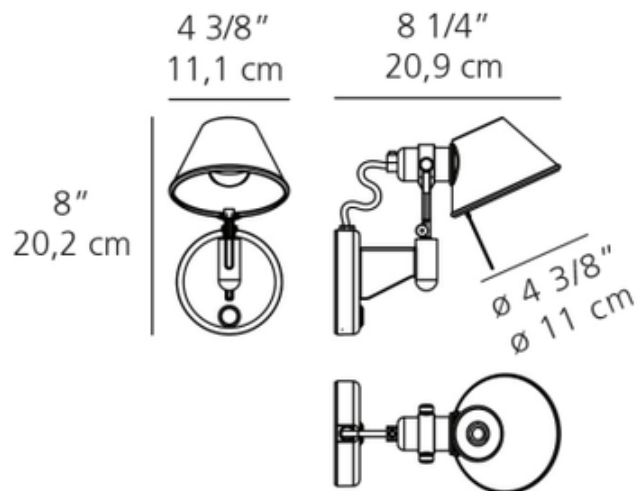

# Tolomeo Micro Wall Spot with Switch

**Designer:** Michele De Lucchi & Giancarlo Fassina

**Description:**

Tolomeo Micro Wall Spot with Switch features a highly polished die-cast aluminum finish canopy with a fully adjustable, rotatable, and tiltable diffuser in natural anodized aluminum. Mounting plate conceals hardware and mounts to standard electrical box centered on canopy of fixture. On/off switch incorporated on lampholder. Two lamping options. INC: One 60 watt max 120 volt G16.5 candelabra base bulb is required, but not included. LED: One 6 watt 120 volt LED module is included. 4.4 inch diameter shade x 8 inch height x 8.25 inch depth. UL listed.

Shown in: Aluminum

**List Price:** \$393.75  
**Our Price:** \$315.00

**Shade Color:** N/A  
**Body Finish:** Aluminum  
**Lamp:** 1 x G16.5/Candelabra (E12)/60W/120V Incandescent  
**Wattage:** 60W  
**Dimmer:** Incandescent  
**Dimensions:** 8"H x 4.4"W x 8.25"D