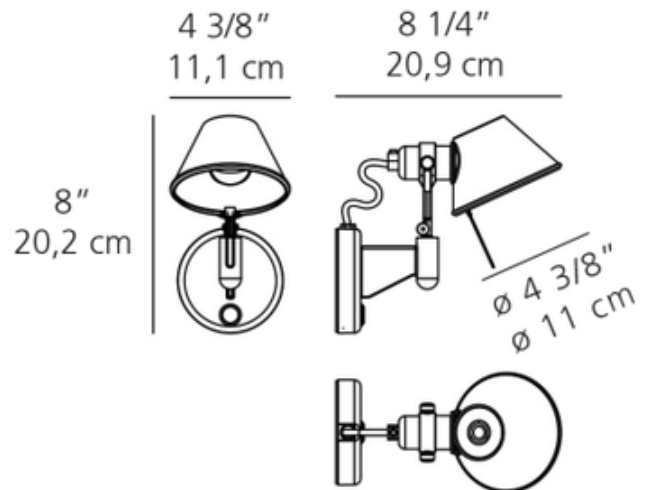

COMPANY	PROJECT	FIXTURE TYPE	APPROVED BY	DATE