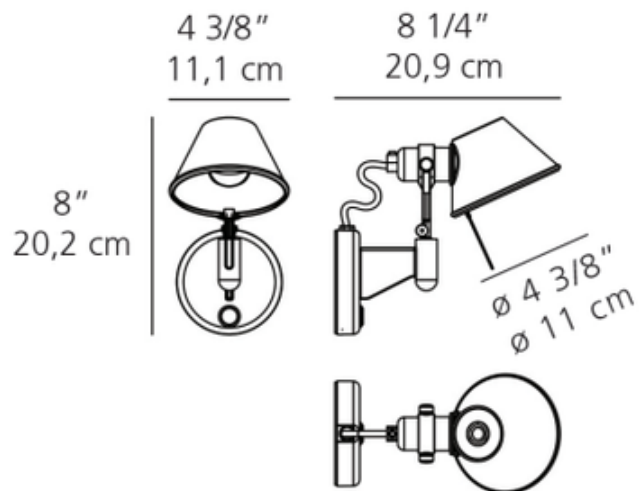

# Tolomeo Micro Wall Spot with Switch

**Designer:** Michele De Lucchi & Giancarlo Fassina

**Description:**

Tolomeo Micro Wall Spot with Switch features a highly polished die-cast aluminum finish canopy with a fully adjustable, rotatable, and tiltable diffuser in natural anodized aluminum. Mounting plate conceals hardware and mounts to standard electrical box centered on canopy of fixture. On/off switch incorporated on lampholder. Two lamping options. INC: One 60 watt max 120 volt G16.5 candelabra base bulb is required, but not included. LED: One 6 watt 120 volt LED module is included. 4.4 inch diameter shade x 8 inch height x 8.25 inch depth. UL listed.

Shown in: Aluminum

**List Price:** \$500.00  
**Our Price:** \$400.00

**Shade Color:** N/A  
**Body Finish:** Aluminum  
**Lamp:** 1 x LED/6W/120V LED  
**Wattage:** 6W  
**Dimmer:** Included  
**Dimensions:** 8"H x 4.4"W x 8.25"D

**Technical Information**

**Luminous Flux:** 231 lumens  
**Lumens/Watt:** 38.50  
**Lamp Color:** 3000 K  
**Color Rendering:** 80 CRI  
**Lamp Life:** 50000 hours

Product Number: <b>ART69860</b>			
Company:		Fixture Type:	Date: Feb 23, 2018
Project:		Approved By:	