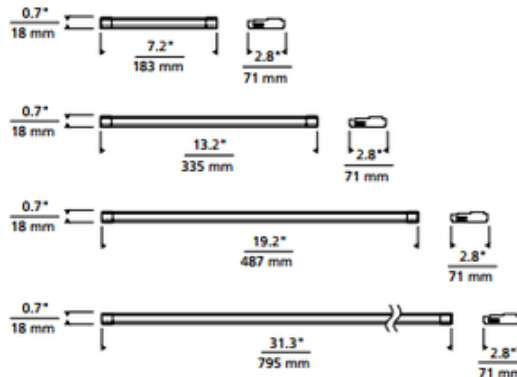

Unilume Slimline Undercabinet Light 90CRI

Description:

The Unilume Slimline 90CRI Undercabinet Light utilizes the tight clustered blue LEDs, a 98 percent reflective mixing chamber and an Intematix ChromaLit remote phosphor lens. The result is consistent illumination with ultra high efficiency-all in a housing that is less than 3/4 of an inch deep. Finish in Black or White. Available in four sizes. Available in choice of Very Warm White 2700K, Warm White 3000K, or Neutral White 3500K color temperature with 90CRI. 50,000 hour average lamp life. Features an integrated LED driver that makes installation easy and allows smooth dimming down to 15 percent using an electronic low voltage dimmer. Each unit includes an integrated on/off switch. ETL listed. Suitable for damp locations. Extra Small: Includes 4 watts LED, 240 lumens. 7.2 inch length x 2.8 inch depth x .7 inch height. Small: Includes 8.5 watts LED, 527 lumens. 13.2 inch length x 2.8 inch depth x .7 inch height. Medium: Includes 10.5 watts LED, 693 lumens. 19.2 inch length x 2.8 inch depth x .7 inch height. Large: Includes 18 watt LED, 1224 lumens. 31.3 inch length x 2.8 inch depth x .7 inch height. 5 year warranty. Title 24 compliant. ETL listed. Required and optional accessory items available, sold separately.

Shown in: Black

List Price: \$193.75
 Our Price: \$155.00

Shade Color: N/A
 Body Finish: Black
 Lamp: 1 x LED/8.5W/120V LED
 Wattage: 8.5W
 Dimmer: Low Voltage Electronic
 Dimensions: 13.2"L x 0.7"H x 2.8"D

Technical Information

Luminous Flux: 527 lumens
 Lumens/Watt: 62.00
 Lamp Color: 3000 K
 Color Rendering: 90 CRI
 Lamp Life: 50000 hours

| | | | |
|---------------------------------|--|---------------|--------------------|
| Product Number: TLG69882 | | | |
| Company: | | Fixture Type: | Date: Feb 19, 2018 |
| Project: | | Approved By: | |