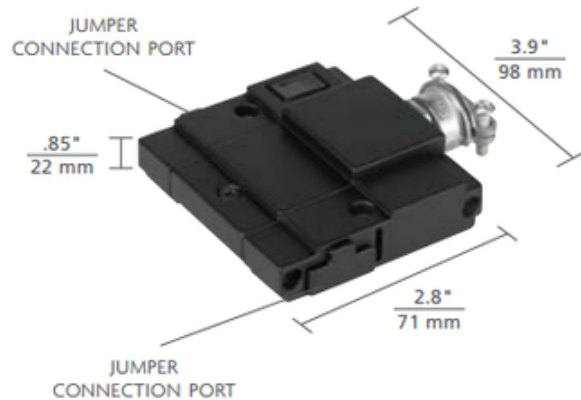

Unilume Slimline Splice Box

Description:

Unilume Slimline Splice Box is required for hardwire applications. Finish in Black or White. A connection port is located on each side to feed runs in both directions. The 1 inch jumper connector can be used to place the Splice Box next to the undercabinet housing or a longer jumper connector can be used to place the Splice Box in a more convenient or remote location. Requires jumper connector, sold separately. Includes 3/8 inch Romex conduit connector. 2.8 inch width x 3.9 inch length x .85 inch height. For use with Tech Lighting Unilume Slimline Undercabinet Lights.

Shown in: Black

List Price: \$42.50
 Our Price: \$34.00

Shade Color: N/A
 Body Finish: Black
 Lamp: N/A
 Wattage: N/A
 Dimmer: N/A
 Dimensions: 3.9"L x 0.85"H x 2.8"W

Product Number: TLG69904			
Company:		Fixture Type:	Date: Feb 25, 2018
Project:		Approved By:	