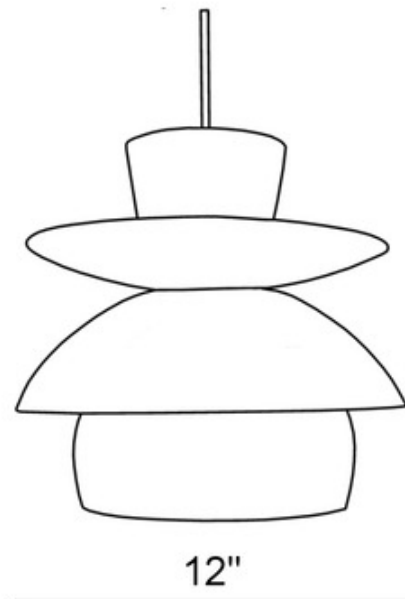

BRAND

Oggetti

DESCRIPTION

The Cascade Pendant features curved mouth-blown Italian Murano glass and Satin Nickel finish with a Red inner shade and Dawn outer shade. Comes with a red cord. One 75 watt 120 volt A19 type medium base bulb is required, but not included. 12 inch width x 12.75 inch height. Maximum overall length is 120 inches. Flat canopy is included. Mouth-blown in Italy. UL listed.

SHADE COLOR	Dawn
BODY FINISH	Satin Nickel / Red Cord
WATTAGE	75W
DIMMER	Standard 120V
DIMENSIONS	120"L x 12"W x 12.75"H
BULB NOT INCLUDED	
LAMP	1 x A19/Medium (E26)/75W/120V Incandescent

SPEC #

OGG70007

12³/₄"

12"

COMPANY

PROJECT

FIXTURE TYPE

APPROVED BY

DATE