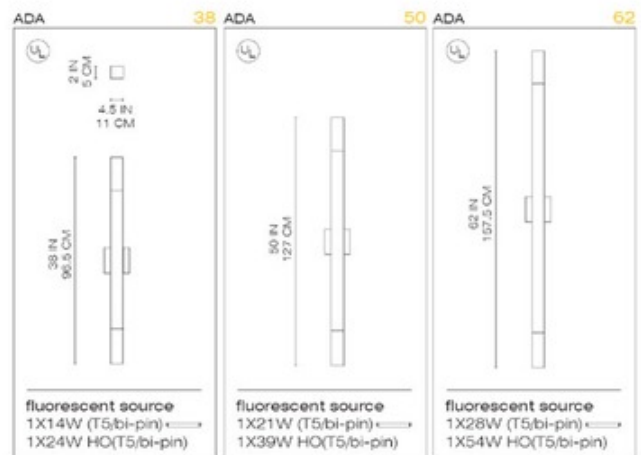

DESIGNER

Ron Rezek

BRAND

Artemide

DESCRIPTION

The Two Square Strip T5 High Output Fluorescent Wall Light features a diffuser in frosted acrylic and body in extruded aluminum with White powder coated or anodized Aluminum finish. End caps in die-cast aluminum in Silver Grey or White powder coated finish. Mounts to standard electrical junction box provided with a white cover plate and mounting to center of luminaire. Available in three sizes: 38 inches high x 2 inches wide x 2 inches deep requiring one 24 watt T5HO lamp, 50 inches high x 2 inches wide x 2 inches deep requiring one 39 watt T5HO lamp, and 62 inches high x 2 inches wide x 2 inches deep requiring one 54 watt T5HO (lamps not included). ADA Compliant. UL listed.

SHADE COLOR	N/A
BODY FINISH	Aluminum
WATTAGE	24W
DIMMER	Not Dimmable
DIMENSIONS	2"W x 38"H x 2"D
BULB NOT INCLUDED	
LAMP	1 x T5HO/Bipin/24W/120V Fluorescent

SPEC # ART70067

COMPANY	PROJECT	FIXTURE TYPE	APPROVED BY	DATE