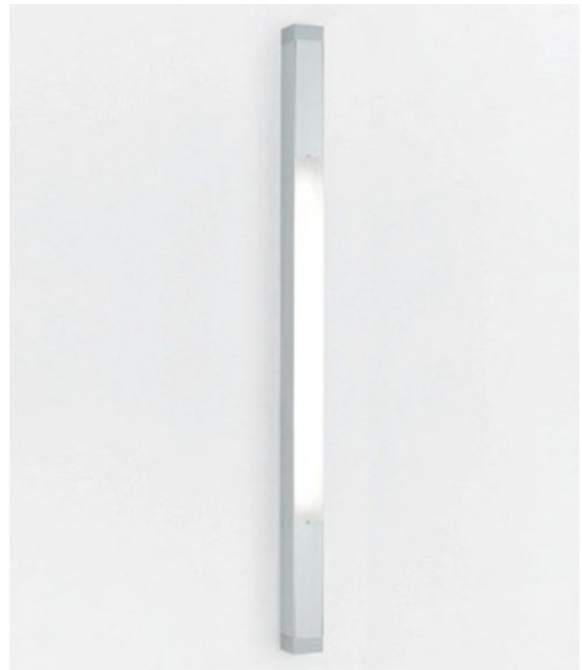

DESIGNER

Ron Rezek

BRAND

Artemide

DESCRIPTION

The Two Square Strip T5 High Output Fluorescent Wall Light features a diffuser in frosted acrylic and body in extruded aluminum with White powder coated or anodized Aluminum finish. End caps in die-cast aluminum in Silver Grey or White powder coated finish. Mounts to standard electrical junction box provided with a white cover plate and mounting to center of luminaire. Available in three sizes: 38 inches high x 2 inches wide x 2 inches deep requiring one 24 watt T5HO lamp, 50 inches high x 2 inches wide x 2 inches deep requiring one 39 watt T5HO lamp, and 62 inches high x 2 inches wide x 2 inches deep requiring one 54 watt T5HO (lamps not included). ADA Compliant. UL listed.

SHADE COLOR	N/A
BODY FINISH	Aluminum
WATTAGE	24W
DIMMER	Not Dimmable
DIMENSIONS	2"W x 38"H x 2"D
BULB NOT INCLUDED	
LAMP	1 x T5HO/Bipin/24W/120V Fluorescent

SPEC # ART70067

COMPANY	PROJECT	FIXTURE TYPE	APPROVED BY	DATE