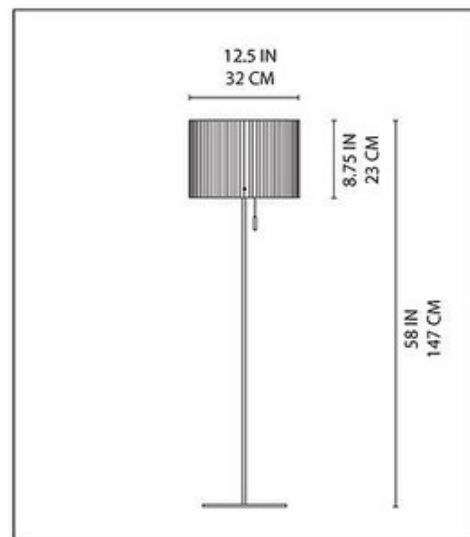

**DESIGNER**

Peclar Nalbandian

**BRAND**

Artemide

**DESCRIPTION**

Bolo Classic floor lamp features a white ribbed glass shade with a polished aluminum finish. Available in a table and floor lamp version. Clear cord with in line dimmer control. Also available in a version with an on/off pull switch. One 100 watt, 120 volt, G30 medium base incandescent lamp not included. General light distribution. UL listed. Shade height is 8.75 inches. 12.5 inch diameter x 58 inches high.

<b>SHADE COLOR</b>	White
<b>BODY FINISH</b>	Polished Aluminum
<b>WATTAGE</b>	100W
<b>DIMMER</b>	Included
<b>DIMENSIONS</b>	12.5"W x 58"H
<b>BULB NOT INCLUDED</b>	
<b>LAMP</b>	1 x G30/Medium (E26)/100W/120V Incandescent

**Bolo floor**

**SPEC #** ART70079

COMPANY	PROJECT	FIXTURE TYPE	APPROVED BY	DATE