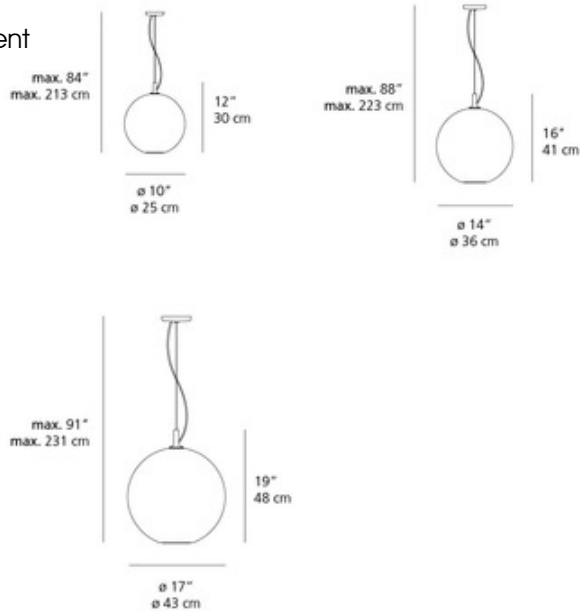

Sphera Pendant

Description:

The Sphera Pendant, designed by Peclar Nalbandian and Guy Burr, features a Polished Chrome finish with a White hand-blown glass diffuser. Three sizes and two lamping options available. INC: One 100 watt max 120 volt medium base bulb is required, but not included. LED: One 120 volt GU24 base LED bulb is required, but not included. Also compatible with GU24 base compact fluorescent bulbs. Sphera 10: 10 inch width x 12 inch height x 84 inch maximum length. Sphera 14: 14 inch width x 16 inch height x 88 inch maximum length. Sphera 17: 17 inch width x 19 inch height x 91 inch maximum length. UL listed.

Shown in: Chrome / White

List Price: \$381.25
 Our Price: \$305.00

Shade Color: White
 Body Finish: Chrome
 Lamp: 1 x A19/Medium (E26)/72W/120V Incandescent
 Wattage: 72W
 Dimmer: Incandescent
 Dimensions: 84"L x 12"H x 10"W