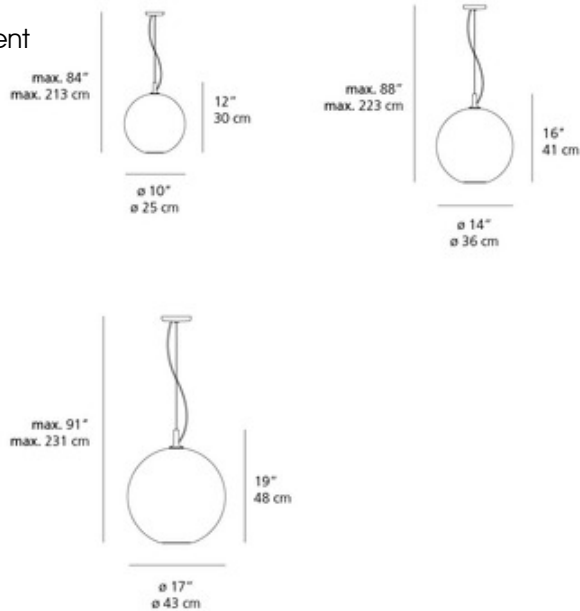

Sphera Pendant

Description:

The Sphera Pendant, designed by Peclar Nalbandian and Guy Burr, features a Polished Chrome finish with a White hand-blown glass diffuser. Three sizes and two lamping options available. INC: One 100 watt max 120 volt medium base bulb is required, but not included. LED: One 120 volt GU24 base LED bulb is required, but not included. Also compatible with GU24 base compact fluorescent bulbs. Sphera 10: 10 inch width x 12 inch height x 84 inch maximum length. Sphera 14: 14 inch width x 16 inch height x 88 inch maximum length. Sphera 17: 17 inch width x 19 inch height x 91 inch maximum length. UL listed.

Shown in: Chrome / White

List Price: \$525.00
 Our Price: \$420.00

Shade Color: White
 Body Finish: Chrome
 Lamp: 1 x A19/Medium (E26)/72W/120V Incandescent
 Wattage: 72W
 Dimmer: Incandescent
 Dimensions: 91"L x 19"H x 17"W