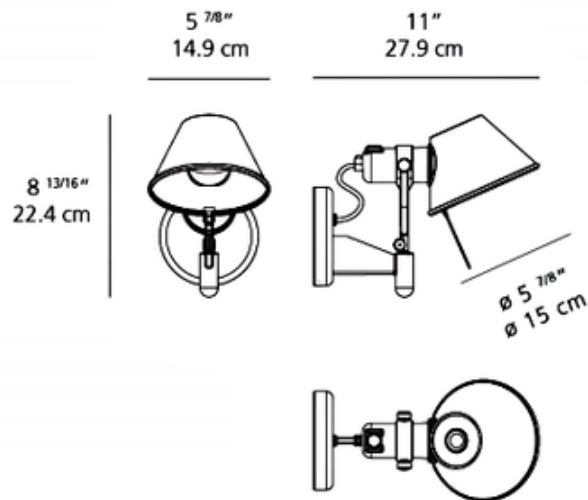

# Tolomeo Classic Wall Spot without Switch

**Designer:** Michele De Lucchi & Giancarlo Fassina

**Description:**

Tolomeo Classic Wall Spot without Switch features a highly polished die-cast aluminum finish canopy with a fully adjustable, rotatable, and tiltable diffuser in natural anodized aluminum. Mounting plate conceals hardware and mounts to standard electrical box centered on canopy of fixture. Available in an incandescent and LED version. Incandescent version requires one 75 watt, 120 volt A-type medium base incandescent lamp, but is not included. LED includes one 10.4 watt, 120 volt 3000K color temperature LED, 80CRI, 358 lumens. UL listed. 5 7/8 inch diameter shade. 8 13/16 inch height x 11 inch depth.

Shown in: Aluminum

**List Price:** \$262.50  
**Our Price:** \$210.00

**Shade Color:** N/A  
**Body Finish:** Aluminum  
**Lamp:** 1 x A19/Medium (E26)/75W/120V Incandescent  
**Wattage:** 75W  
**Dimmer:** Incandescent  
**Dimensions:** 8.6"H x 5.9"W x 11"D