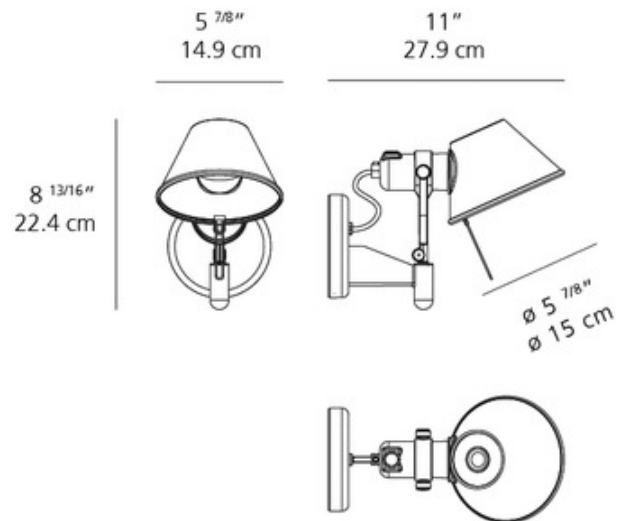

COMPANY	PROJECT	FIXTURE TYPE	APPROVED BY	DATE