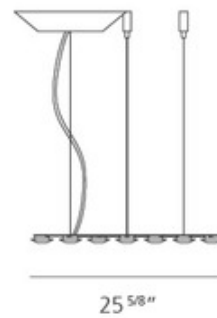

DESIGNER Michele De Lucchi and Alberto Nason
BRAND Artemide

DESCRIPTION

The LED Net Circle Suspension features a White painted aluminum structure with each LED fitted with a transparent methacrylate lens and a satin finish methacrylate lens holder.

Shown in: White

SHADE COLOR	N/A
BODY FINISH	White
WATTAGE	30W
DIMMER	0-10V
DIMENSIONS	25.62"W x 19.75"H
INTEGRATED LED MODULE	
LAMP	1 x LED/30W/120-277V LED
<i>Technical Information</i>	
LUMINOUS FLUX	1883 lumens
LUMENS/WATT	62.77
LAMP COLOR	3000K
COLOR RENDERING	80 CRI
LAMP LIFE	50000 hours
SPEC #	ART70136

standard length
 min. 19 3/4" - max. 78 3/4"

extended length
 min. 19 3/4" - max. 216"

COMPANY	PROJECT	FIXTURE TYPE	APPROVED BY	DATE