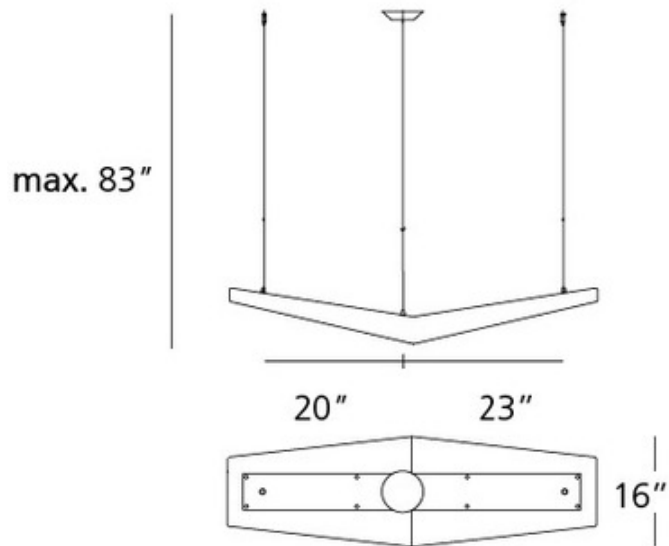

Mouette Symmetrical Suspension

Designer: Wilmotte & Associes

Description:

The Mouette Symmetrical Suspension features a White extruded aluminum body, polypropylene diffuser, and steel suspension cables. Two 14 or 24 watt max 120 volt T5HO G5 fluorescent bulbs are required, but not included. 53 inch width x 8 inch height x 16 inch depth x 83 inch maximum length. UL listed.

Shown in: White

List Price: \$2106.25
Our Price: \$1685.00

Shade Color: N/A
Body Finish: White
Lamp: 4 x T5HO/G5/24W/120V Fluorescent
Wattage: 96W
Dimmer: Not Dimmable
Dimensions: 83"L x 8"H x 53"W x 16"D