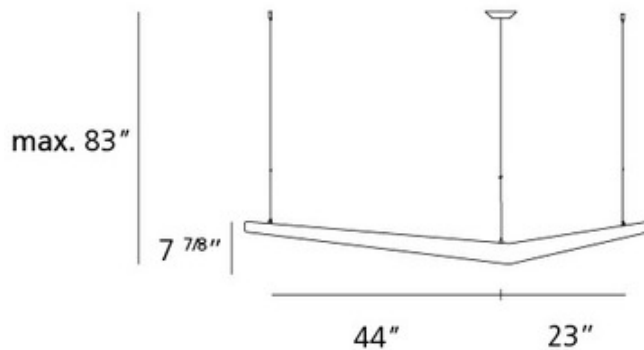

Mouette Asymmetrical Suspension

Designer: Wilmotte & Associes

Description:

Mouette Asymmetrical Suspension features a White extruded aluminum body, polypropylene diffuser, and steel suspension cables. Two lamping options available. Two 14 watt T5HE G5 + two 28 watt T5HE G5 fluorescent bulbs or two 24 watt T5HO G5 + two 54 watt T5HO G5 fluorescent bulbs are required, but not included. 77 inch width x 7.9 inch height x 16 inch depth x 83 inch maximum length. UL listed.

Shown in: White

List Price: \$2318.75
Our Price: \$1855.00

Shade Color: N/A
Body Finish: White
Lamp: 2 x T5HO/G5/24W/120V Fluorescent
 2 x T5HO/G5/54W/120V Fluorescent
Wattage: 156W
Dimmer: Not Dimmable
Dimensions: 83"L x 7.9"H x 77"W x 16"D