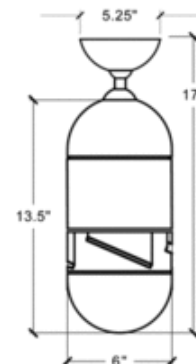

DESIGNER

Ron Rezek

BRAND

Modern Fan Co.

DESCRIPTION

Cirrus Ceiling Fan with Spotlight features a cylindrical body made of die-cast aluminum. Comes with Brushed Aluminum or Gloss White motors with White, Aluminum, or Maple blade. Available in 36, 42, or 52 inch blade spans with a 14-degree pitch. One 6 inch and one 13 inch down rods are included. One 50 watt, 120 volt MR16 type GU10 base halogen bulb is included. UL listed for damp locations. 36 Inch: 36 inch width x 17 inch height. 42 Inch: 42 inch width x 17 inch height. 52 Inch: 52 inch width x 17 inch height. Fan control required, but sold separately.

SHADE COLOR	Aluminum
BODY FINISH	Brushed Aluminum
WATTAGE	50W
DIMMER	Standard 120V
DIMENSIONS	52"W x 17"H
BULB INCLUDED	
LAMP	1 x MR16/GU10/50W/120V Halogen 1 x MR16/GU10/120V LED

The Cirrus includes 2 standard down-rods, 6" & 13", yielding 17" & 24" overall lengths respectively. Accessory down-rods are available for longer overall lengths.