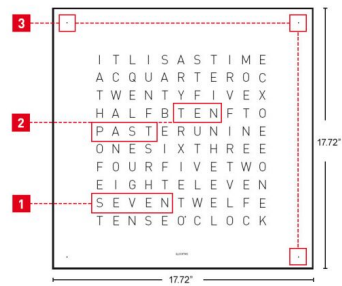

- 1 HOUR DISPLAY
- 2 TEXT IN FIVE-MINUTE SEGMENTS
- 3 EACH HIGHLIGHTED CORNER : PLUS 1 MINUTE