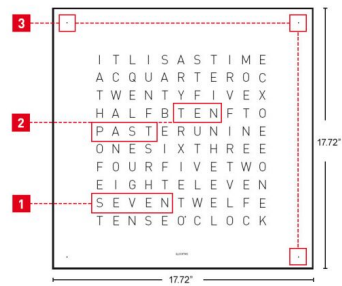

### Description

The Qlocktwo Qolor Classic Wall Clock from Biegert & Funk is designed to change the way we look at time. The clock face displays the time in written words, making it a statement. Front cover is made of polished acrylic glass, color faceplate held by magnets and can easily be changed. Includes two acrylic glass supports, for freestanding setup, along with a wall bracket for mounting. Features include a 24 hour time storage in case of power loss, automatic brightness adjustment mode, wireless timesetting via Qlocktwo Configurator app. Includes a USB cable for wall mounted setup and USB plug.

### Specifications

COLOR	Black
BODY FINISH	N/A
WATTAGE	N/A
DIMMER	N/A
DIMENSIONS	17.72"W x 17.72"H x 0.78"D
INTEGRATED LED MODULE	N/A

- 1 HOUR DISPLAY
- 2 TEXT IN FIVE-MINUTE SEGMENTS
- 3 EACH HIGHLIGHTED CORNER : PLUS 1 MINUTE