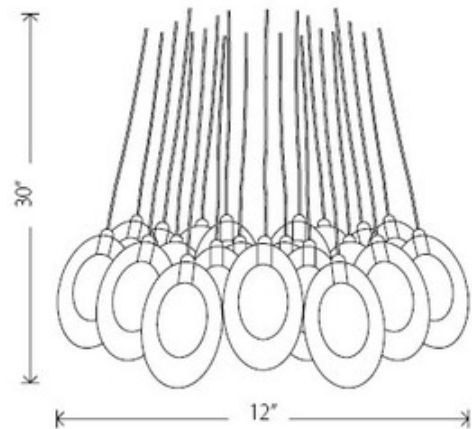

BRAND

Nuevo

DESCRIPTION

Karma pendant is composed of clear pyrex exterior glass along with amber interior glass. Transformer is supplied in the canopy. It comes with nineteen 10 watt 12 volt JC G4 halogen bulbs included. Each shade is 5.75" high. Overall width is 12 inches. Adjustable cable length from 65 to 75 inches. The overall height of this lighting fixture is 30 inches.

SHADE COLOR	Amber
BODY FINISH	Clear
WATTAGE	190W
DIMMER	Standard 120V
DIMENSIONS	12"W x 30"H
BULB INCLUDED	
LAMP	19 x JC/G4 (bipin)/10W/12V Halogen

SPEC #

NUE70263

COMPANY

PROJECT

FIXTURE TYPE

APPROVED BY

DATE