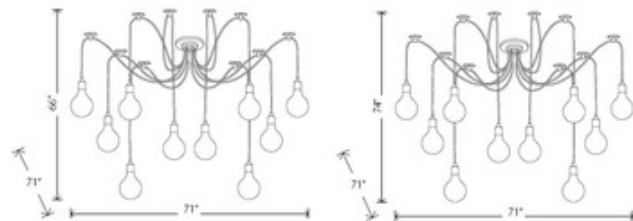

Asaki 10 Light Pendant

Description:

Asaki Multi-Light Pendant features a black metal frame with ten black socket holders and canopy for hard wire application. Available in two versions with maximum height of 66 or 74 inches. Smaller version requires ten 150 watt 120 volt G125 or G80 base half chrome or frost medium base bulbs, sold separately. Large version requires ten 150 watt 120 volt E39 base half chrome or clear incandescent bulbs, sold separately. UL listed. Small: 71 inch width x 66 inch overall height. Large: 71 inch width x 74 inch overall height.

Shown in: Black

List Price: \$440.00
 Our Price: \$352.00

Shade Color: N/A
 Body Finish: Black
 Lamp: 10 x G125/Medium (E26)/150W/120V Incandescent
 10 x G80/Medium (E26)/25W/120V Incandescent
 Wattage: 1500W
 Dimmer: Incandescent
 Dimensions: 66"H x 71"W