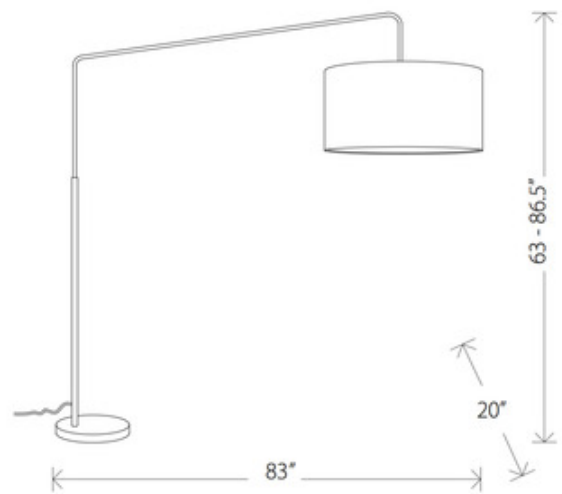

BRAND

Nuevo

DESCRIPTION

The Raku adjustable floor lamp brings a bold decorative look to your interior space. The long frame is complemented with a fabric drum shaped shade, casting warm shadows across your room. Inline on/off switch. Height adjustable from 63 to 86.5 inches, extends 83 inches.

Shown in: Black

SHADE COLOR	Black
BODY FINISH	N/A
WATTAGE	150W
DIMMER	N/A
DIMENSIONS	20"W x 86.5"H x 83"D
BULB NOT INCLUDED	
LAMP	1 x A19/Medium (E26)/150W/120V Incandescent 1 x A19/Medium (E26)/120V LED

Technical Information

PRODUCT DIMENSIONS	Cord: 77.25"
---------------------------	--------------

SPEC # NUE70270

COMPANY	PROJECT	FIXTURE TYPE	APPROVED BY	DATE