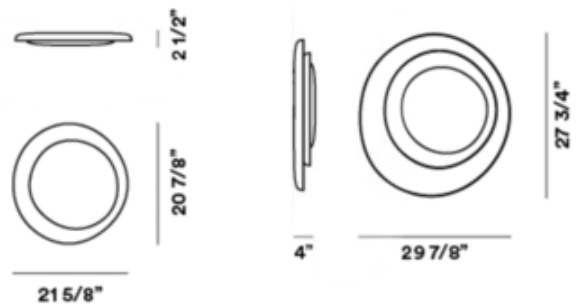

SHADE COLOR	N/A
BODY FINISH	White
WATTAGE	44W
DIMMER	Not Dimmable
DIMENSIONS	29.875"W x 27.75"H x 4"D
BULB NOT INCLUDED	
LAMP	1 x T5CIRC/2GX13/22W/120V Fluorescent 1 x T5/2GX13/22W/120V Compact Fluorescent