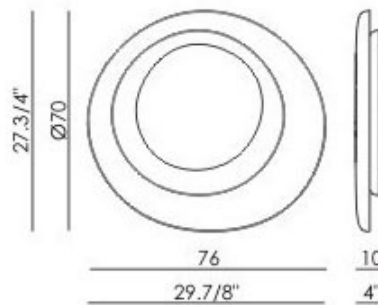

# Bahia Wall/Ceiling Light

ADA

**Description:**

Bahia Wall/Ceiling Light is ideal for adding a hint of softness to a wall or ceiling in a highly evocative and truly elegant display. Group arrangements of this fixture, including turning it in different directions, to transform the surface into a backdrop for original visual interplay. Composed of polycarbonate with a White finish. Two fluorescent bulbs required: one 40 watt and one 22 watt 120 volt T5 circline 2Gx13 electronic ballasts. 29.87 inch width x 27.75 inch height x 4 inch depth. UL listed. ADA compliant.

Shown in: White

**List Price:** \$1262.50  
**Our Price:** \$1010.00

**Shade Color:** N/A  
**Body Finish:** White  
**Lamp:** 1 x T5/2GX13/40W/120V Compact Fluorescent  
 1 x T5/2GX13/22W/120V Compact Fluorescent  
**Wattage:** 62W  
**Dimmer:** Not Dimmable  
**Dimensions:** 27.75"H x 29.87"W x 4"D