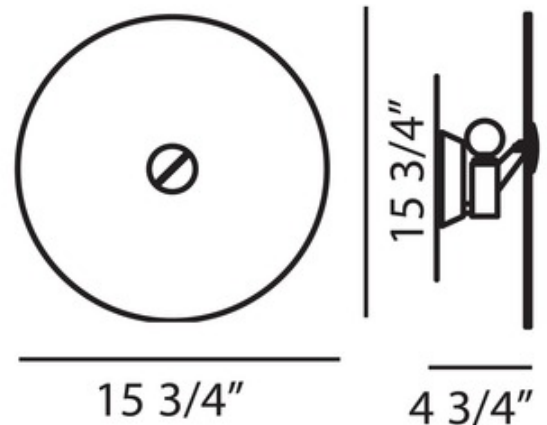

COMPANY

PROJECT

FIXTURE TYPE

APPROVED BY

DATE