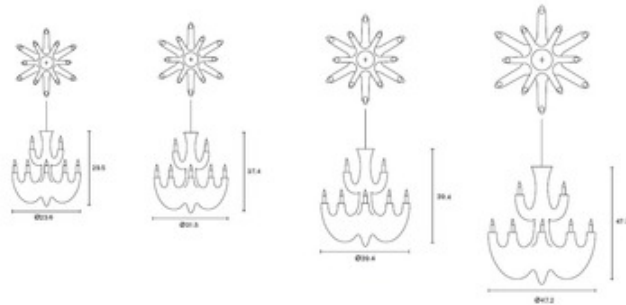

# Coco Small Chandelier Round

**Designer:** Annet van Egmond & William Brand

**Description:**

Coco Small Chandelier Round is made of steel draped with crystals. Finish in black or nickel. Requires 25 watt, 120 volt B10 candelabra incandescent bulbs, not included. General light distribution. Small: 23.6 inch diameter x 29.5 inch height. Supplied with a 67 inches of chain. A special rated junction box for fixtures weighing over 50 pounds is required.

Shown in: Black

**List Price:** \$9633.28  
**Our Price:** \$7224.96

**Shade Color:** N/A  
**Body Finish:** Black  
**Lamp:** 12 x B10/Candelabra (E12)/25W/120V Incandescent  
 12 x B10/Candelabra (E12)/120V LED  
**Wattage:** 300W  
**Dimmer:** Incandescent  
**Dimensions:** 67"L x 39.5"H x 23.6"W