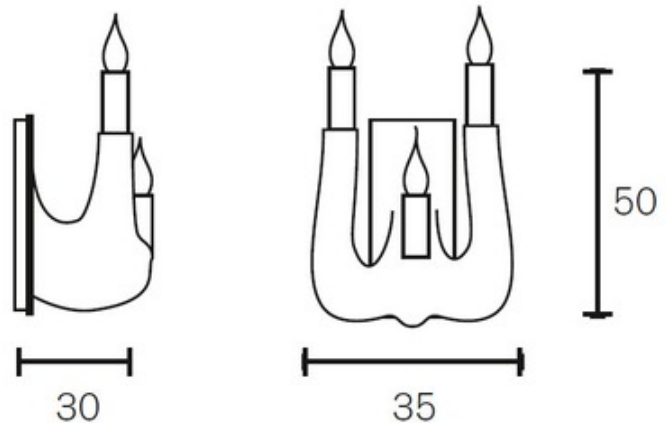

### DESCRIPTION

Coco Wall Lamp is made of steel draped with crystals. Finish in black or nickel. Available in wall sconce, ceiling mount and chandelier versions. Requires three 25 watt, 120 volt candelabra incandescent bulbs, not included. General light distribution. 13.8 inch width x 19.7 inch height x 11.8 inch depth.

<b>SHADE COLOR</b>	N/A
<b>BODY FINISH</b>	Matte Black
<b>WATTAGE</b>	75W
<b>DIMMER</b>	Standard 120V
<b>DIMENSIONS</b>	13.8"W x 19.7"H x 11.8"D
<b>BULB NOT INCLUDED</b>	
<b>LAMP</b>	3 x B10/Candelabra (E12)/25W/120V Incandescent 3 x B10/Candelabra (E12)/120V LED