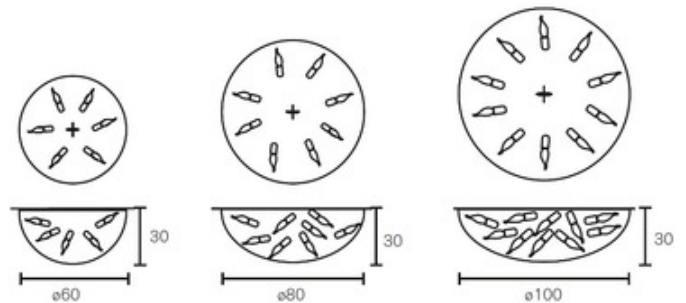

**DESIGNER** Annet van Egmond & William Brand

**BRAND** Brand Van Egmond

**DESCRIPTION**

Love You Love You Not Ceiling Lamp is made of steel roses and crystals symbolizing the thin line between love gained and love lost - she loves me, she loves me not... Finish in Glossy Black, Matte White, or Nickel. Available in three sizes.

<b>SHADE COLOR</b>	N/A
<b>BODY FINISH</b>	Gloss Black
<b>WATTAGE</b>	150W
<b>DIMMER</b>	Standard 120V
<b>DIMENSIONS</b>	23.6"W x 11.8"H
<b>BULB NOT INCLUDED</b>	
<b>LAMP</b>	6 x CA10/Candelabra (E12)/25W/120V Incandescent 6 x B10/Candelabra (E12)/120V LED