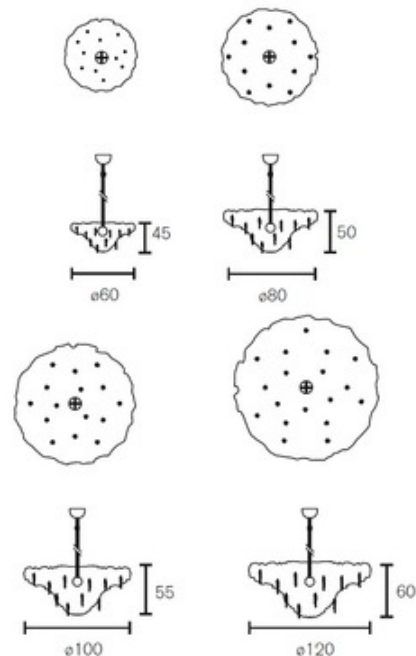

BRAND

Brand Van Egmond

DESCRIPTION

Flower Power chandelier round upside down features flowing, seventies shapes that are set-off against large icicles, creating an exciting spectacle for the eyes. Breaking with the tradition of hand-crafting wires of steel, the cutting of steel plates into flower shapes led to the creation of Flower Power. Available in Two sizes finished in Black, White, and Nickel. Includes two stems totaling 78.7 inches. Medium, Large and Extra Large sizes require a special rated junction box for fixtures weighing over 50 pounds.

SHADE COLOR	N/A
BODY FINISH	Matte Black
WATTAGE	250W
DIMMER	Standard 120V
DIMENSIONS	78"L x 23.6"W x 17.7"H
BULB INCLUDED	
LAMP	10 x JCD/G9/25W/120V Halogen

SPEC # BVE70545

COMPANY	PROJECT	FIXTURE TYPE	APPROVED BY	DATE