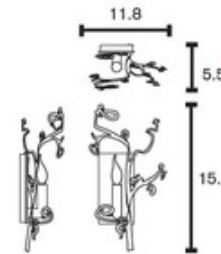

Right version

Product Number: BVE70553			
Company:		Fixture Type:	Date: Feb 19, 2018
Project:		Approved By:	

#0204WS-FLOWER-01211-XXBK

Fax: (773) 883-6131

Phone: 866-954-4489

Address: 1718 W. Fullerton Ave. Chicago IL 60614

www.Lightology.com