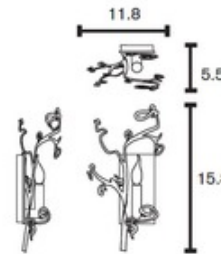

Flower Power Left Wall Sconce

Designer: Annet van Egmond & William Brand

Description:

Flower power left wall sconce features stunning iron flowers with icicles set against a black, white or nickel finish base. Available in a left and right version with iron flowers pointing left or right. Available in wall sconce, ceiling mount and chandelier versions. One 25 watt, 120 volt, B10 candelabra base incandescent lamp not included. General light distribution. Made in the Netherlands. 11.8 inch width x 15.8 inch height x 5.5 inch depth.

Shown in: Black

List Price: \$2352.64
Our Price: \$1764.48

Shade Color: N/A
Body Finish: Black
Lamp: 1 x B10/Candelabra (E12)/25W/120V Incandescent
 1 x B10/Candelabra (E12)/120V LED
Wattage: 25W
Dimmer: Incandescent
Dimensions: 15.8"H x 11.8"W x 5.5"D